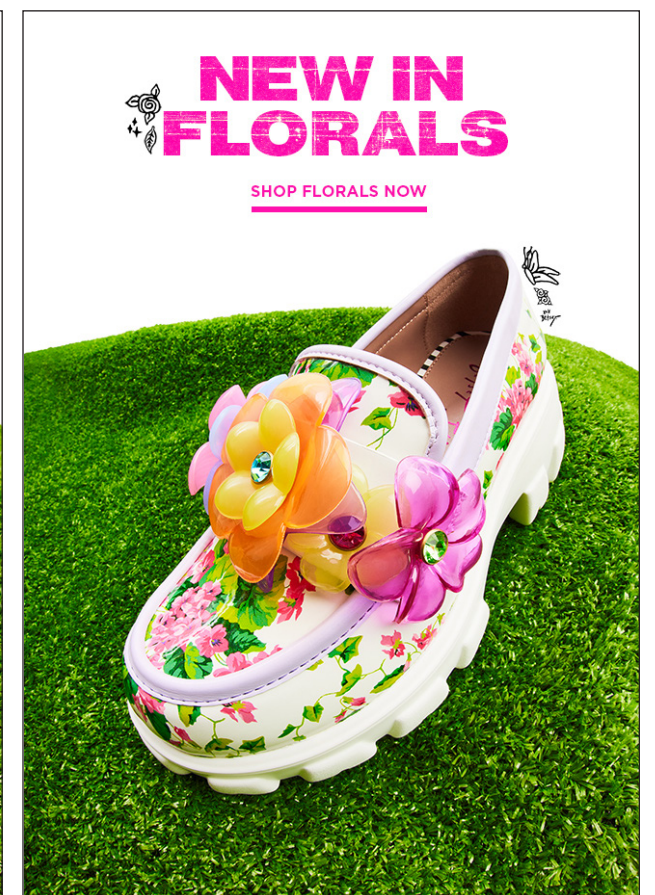

SHOP NOW

The banner is divided into three main sections. On the left is a product shot of a black handbag with a repeating skull pattern, a black scarf with a white pattern, and a black strap with gold-colored metal tips. The center section features the text 'SHOP NEW IN HANDBAGS' in a large, bold, black font with a white outline, and 'SHOP NOW' in a smaller, black font with a white underline below it. On the right are two identical lifestyle images of a model with long, thin braids, wearing a leopard-print top and carrying the handbag. The text 'SHOP NEW IN HANDBAGS' and 'SHOP NOW' is overlaid on the top left of these images.

**FLORALS
FOR SPRING**

SHOP NEW IN SHOES

**FLORALS
FOR SPRING**

SHOP NEW IN SHOES

The image displays three distinct promotional banners for floral-themed fashion items. Each banner features a different style of footwear and a matching accessory, all adorned with a vibrant, multi-colored floral pattern.

- Left Banner:** Shows a high-top sneaker with white laces and a white sole, and a rectangular crossbody bag with a silver chain strap. The items are set against a background of dark, bare branches. The text "SHOP THE FLORAL FAVS" is prominently displayed in large, bold, white letters on a black background, with "SHOP FLORALS NOW" in smaller text below it.
- Middle Banner:** Features a pair of high-heeled boots with a pointed toe, resting on a bed of bright green grass. The boots are surrounded by several large, dark, artificial roses. A small floral icon is visible to the right of the boots.
- Right Banner:** Displays a pair of loafers with a moccasin-style toe patch, also resting on green grass and surrounded by dark roses. The text "FLORAL FAVS" is at the top in large, bold, white letters on a black background, with "SHOP FLORALS NOW" below it.