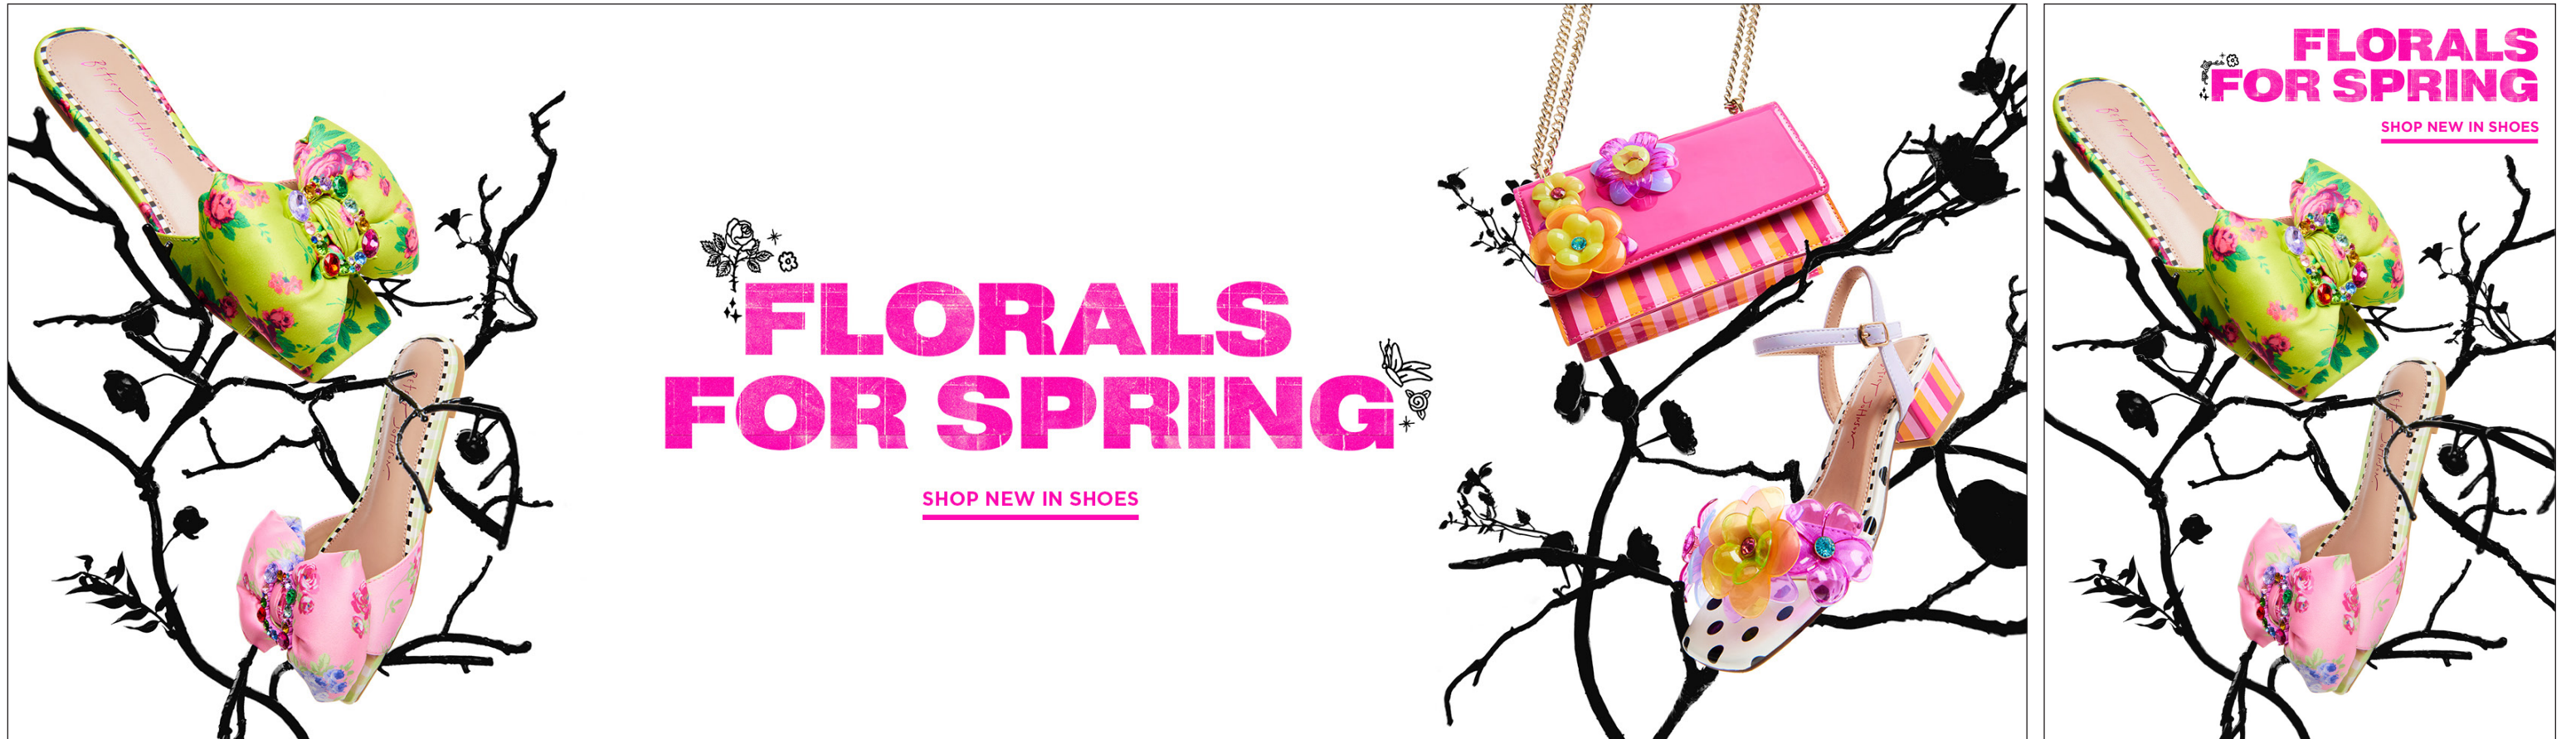

GROUPS OF 3+. SMALL SCALE, RELATING TO CLOTHING PRINT

BETSEY JOHNSON

BETSEY JOHNSON

**BELSEY
JOHNSON**

BELSEY

**SHOP NEW IN
HANDBAGS**

SHOP NOW

**SHOP NEW IN
HANDBAGS**

SHOP NOW

The banner is divided into three main sections. On the left is a product shot of a black handbag with a repeating skull pattern, a black scarf with a white pattern, and a black strap with gold-colored metal tips. The center section features the text 'SHOP NEW IN HANDBAGS' in a large, bold, black font with a white outline, and 'SHOP NOW' in a smaller, black font with a white underline below it. On the right are two identical lifestyle images of a model with long, thin braids, wearing a leopard-print top and carrying the handbag. The text 'SHOP NEW IN HANDBAGS' and 'SHOP NOW' is overlaid on the top left of these images.